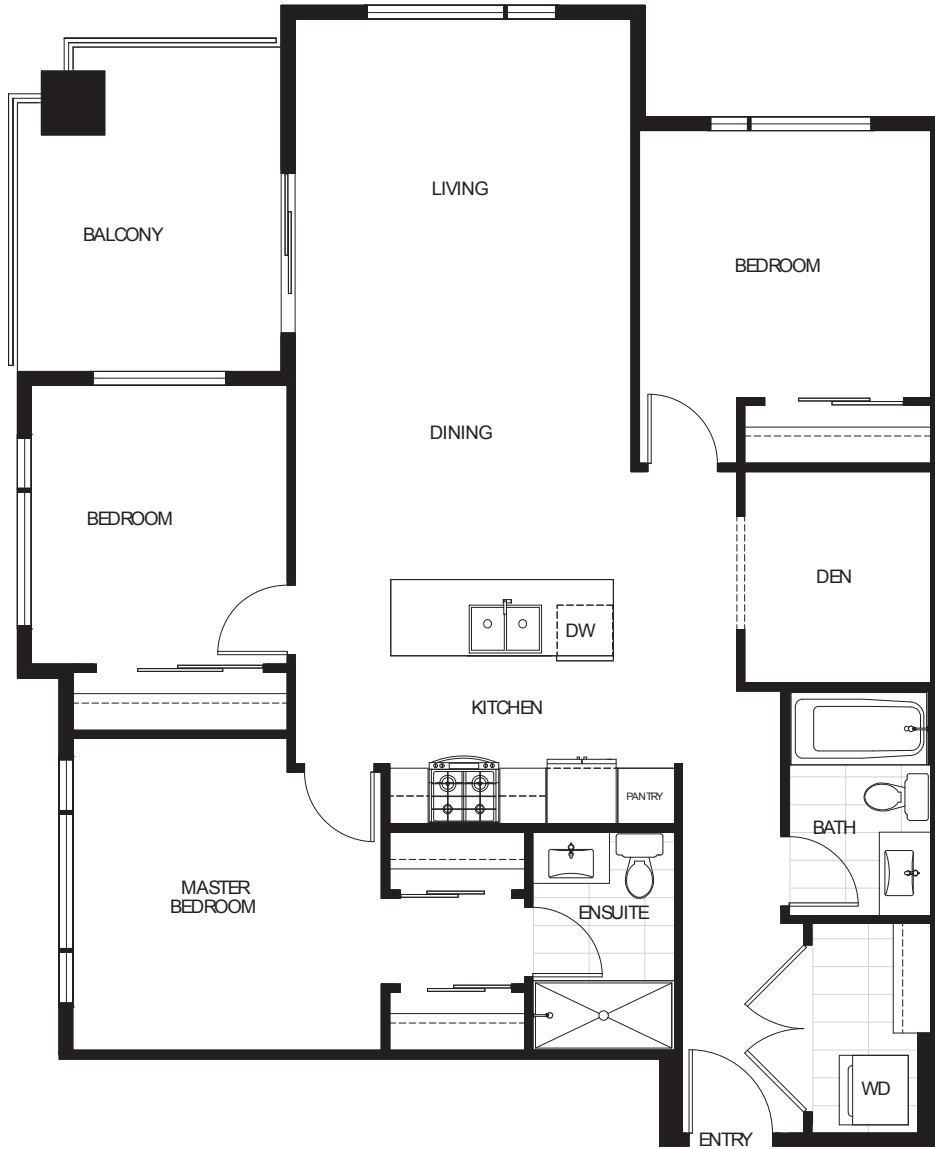

REDBRICK

EDMONDS TOWN CENTRE

F

3 BEDROOM & DEN

1,099 SQ. FT.

TYPICAL REDBRICK FLOOR PLATE

All measurements are approximate. Layouts, materials and specifications are subject to change without notice.