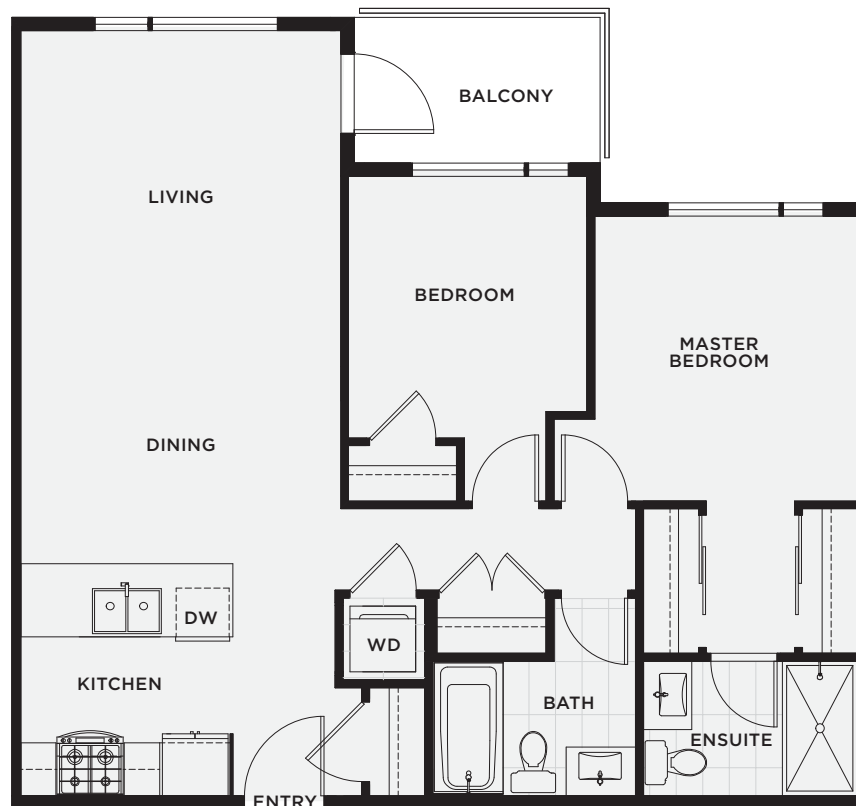

REDBRICK

EDMONDS TOWN CENTRE

C

2 BEDROOM
842 SQ. FT.

TYPICAL REDBRICK FLOOR PLATE