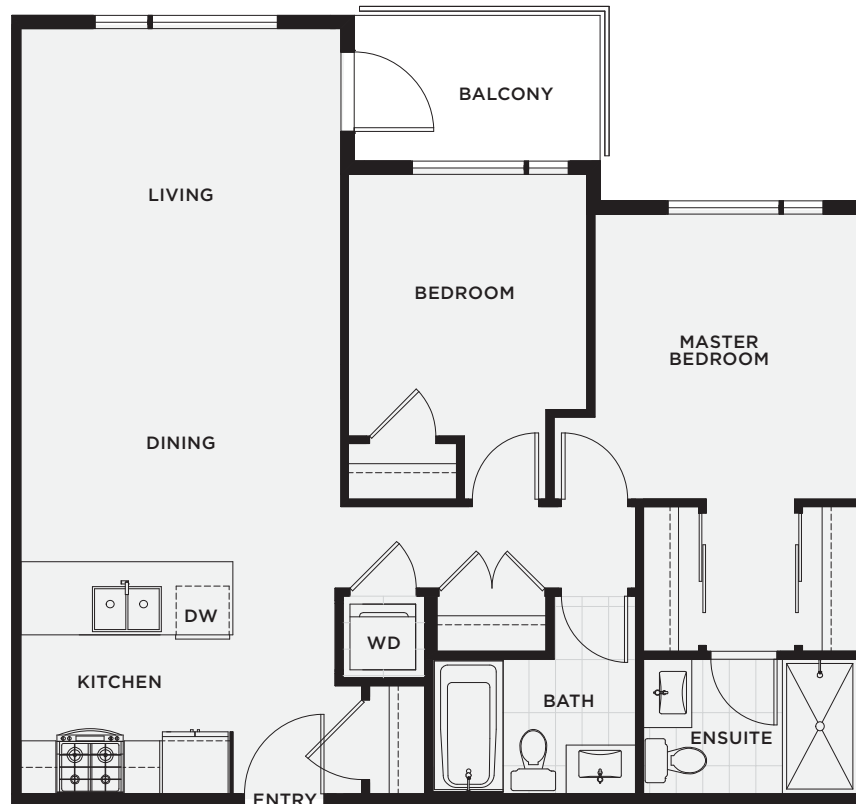

REDBRICK

EDMONDS TOWN CENTRE

C

2 BEDROOM
842 SQ. FT.

TYPICAL REDBRICK FLOOR PLATE