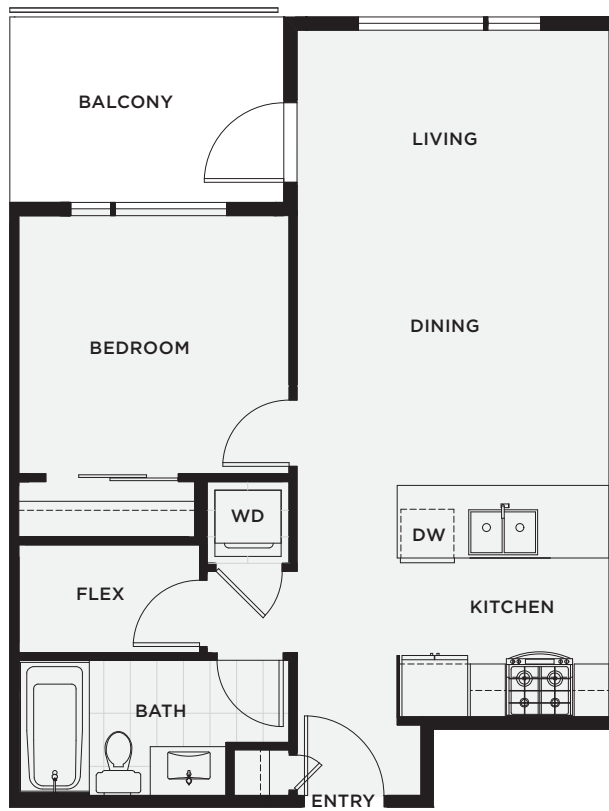

REDBRICK

EDMONDS TOWN CENTRE

A 3 | 1 BEDROOM & FLEX 593 SQ. FT.

TYPICAL REDBRICK FLOOR PLATE